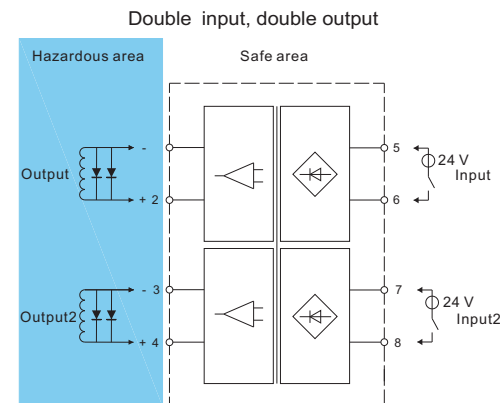

C Series
45 mA Digital Output
Isolated Safety Barrier

Nanjing New Power Electric n

[