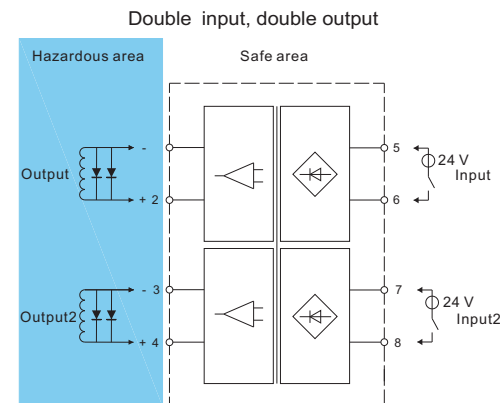

C Series
 45 mA Digital Output
 Isolated Safety Barrier

Nanjing New Power Electric n

[